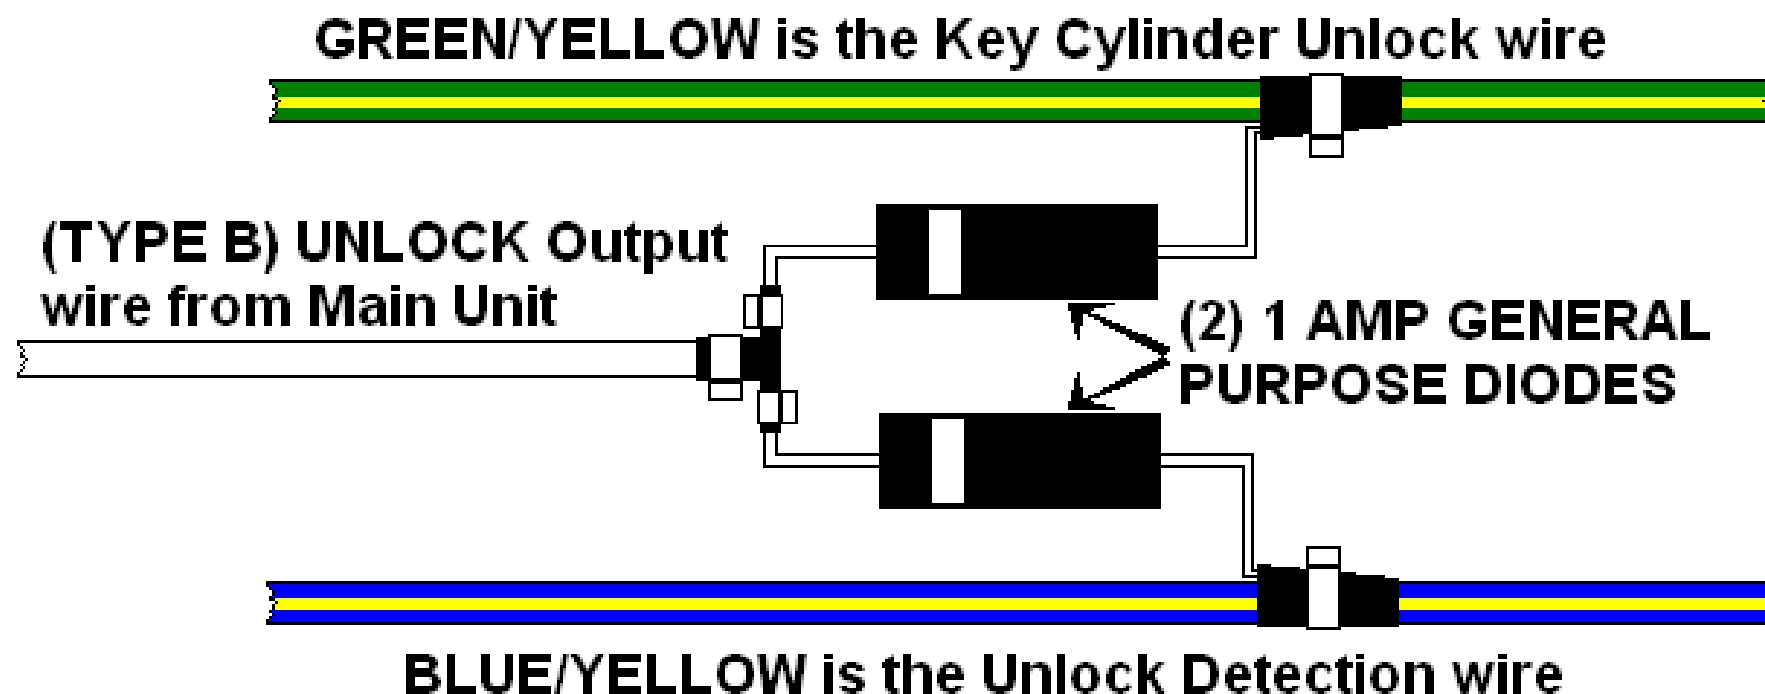

TOYOTA 4-RUNNER Door Unlock Diagram:

These wires are located in a Plug below the Fuse Box.