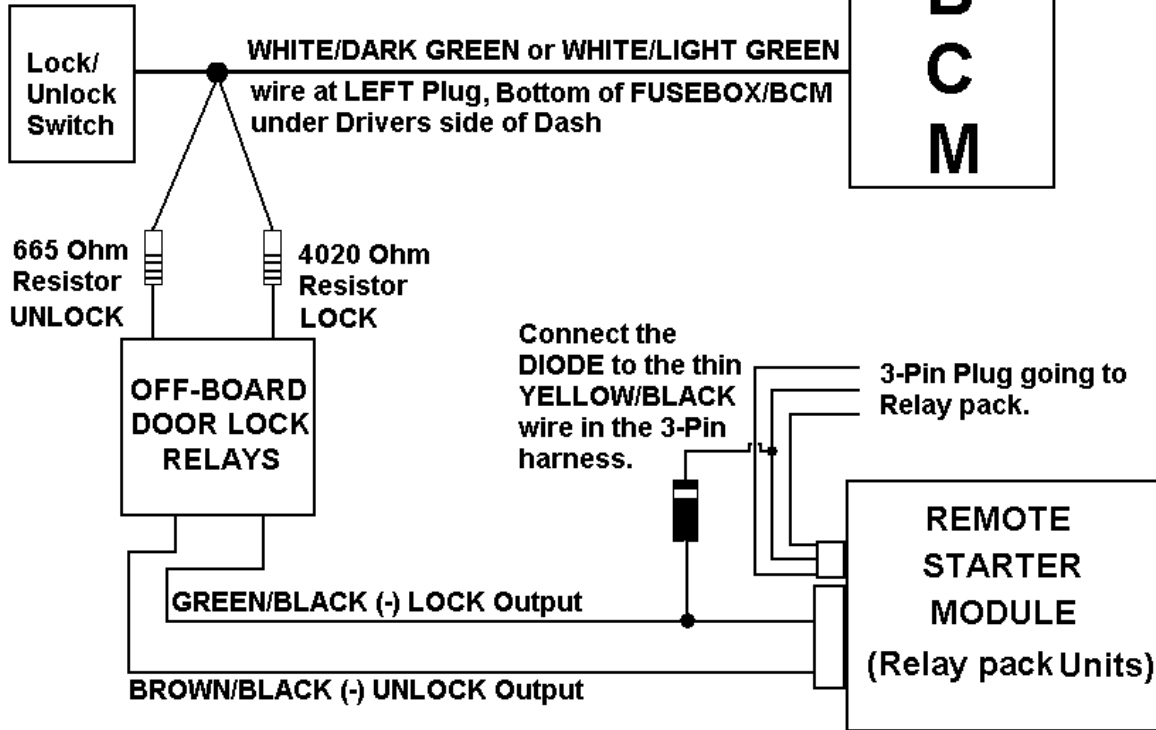

# CHRYSLER Mini-Van 96-00 Factory Alarm Rearm

Circuit: OFF-BOARD DOOR LOCK RELAY UNITS:

# CHRYSLER Mini-Van 96-00 Factory Alarm Rearm

Circuit: ON-BOARD DOOR LOCK RELAY UNITS: