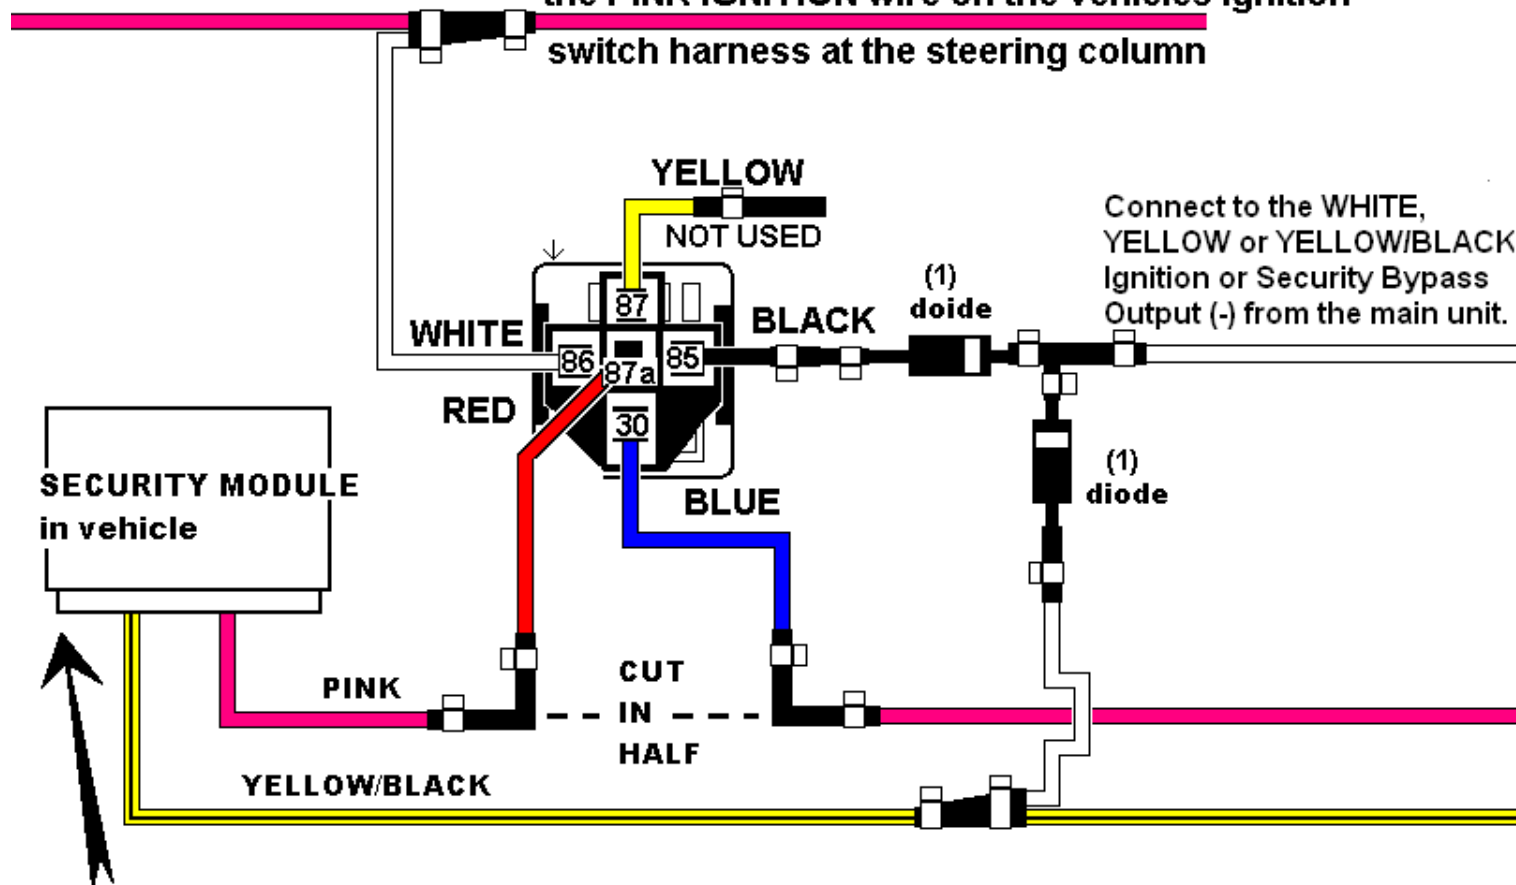

96-00 SATURN SECURITY BYPASS:

REQUIRES (2) 1amp DIODE's part # 1N4001
and (1) part # 775 relay...

Connect the WHITE wire from the #775 relay to
the PINK IGNITION wire on the vehicles ignition
switch harness at the steering column

SECURITY MODULE is located in the rear quarter panel next to the driverside rear seat..... location same for COUPE and SEDAN

NOTE*** In some vehicles the location of SECURITY MODULE is in the PASSANGER REAR QUARTER.