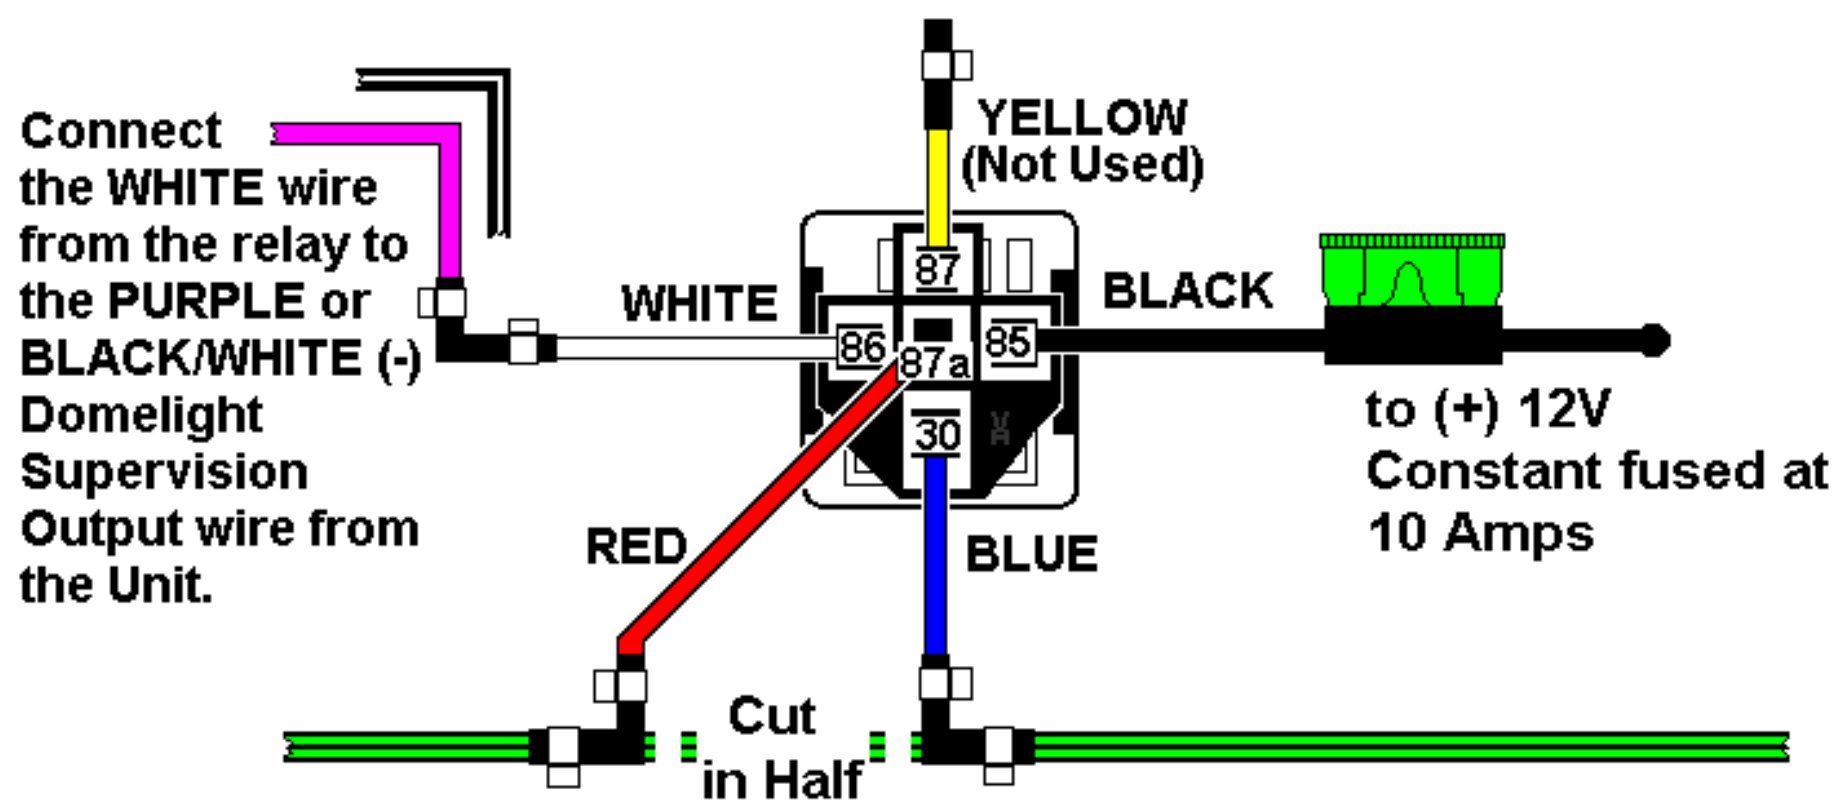

# ESCAPE DOMELIGHT SUPERVISION DIAGRAM:

Requires Part # 775

LIGHT GREEN/BLACK wire in Drivers Door Harness