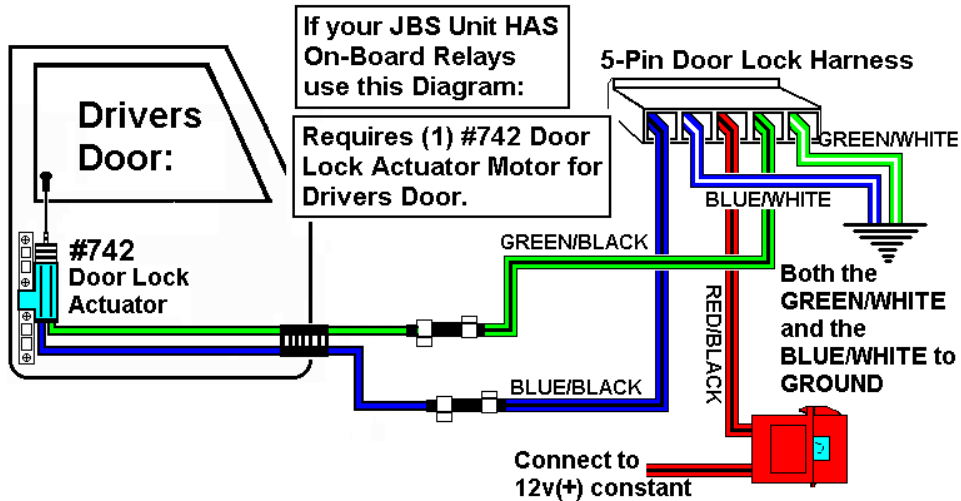

CENTRAL DOOR LOCKING DIAGRAM:

Requires (1) #778 and (1) #742 Door Lock Actuator

KE-100, KE-150 and 1702 Keyless Entry Units: