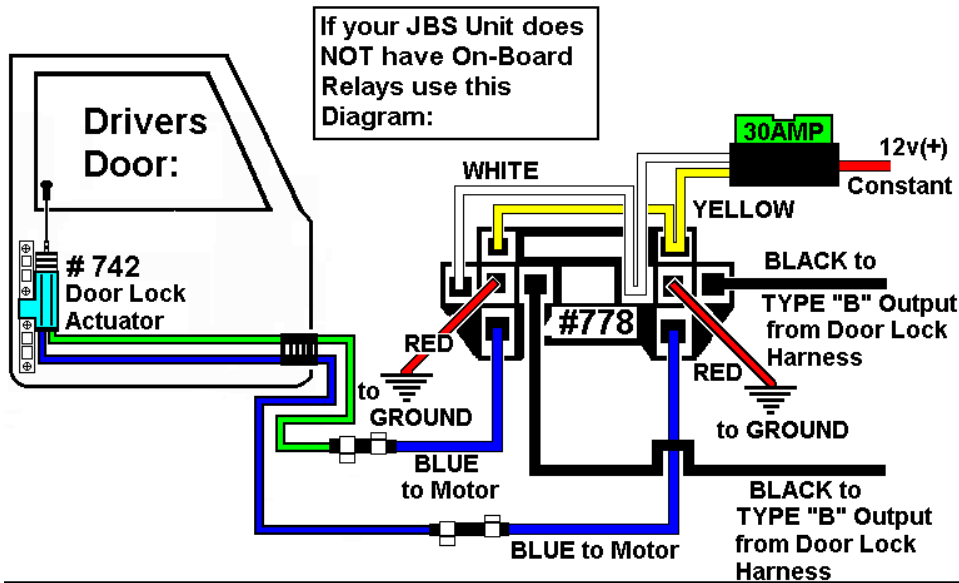

CENTRAL DOOR LOCKING DIAGRAM:

Requires (1) #778 and (1) #742 Door Lock Actuator

KE-100, KE-150 and 1702 Keyless Entry Units: